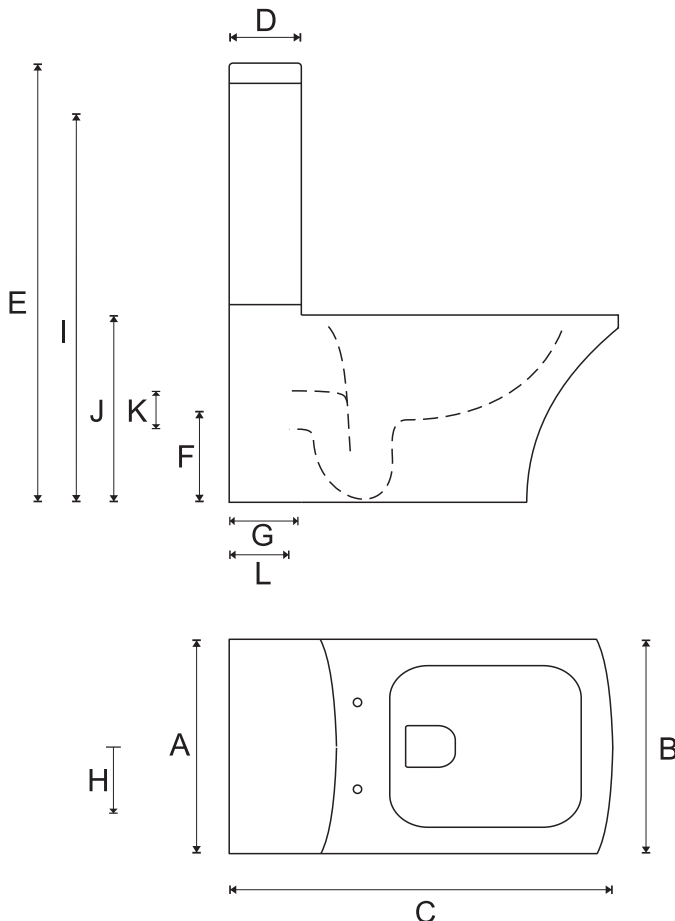

RETTANGOLO WALL FACED VC SUITE

TECHNICAL SPECIFICATIONS

Description :

Full vitreous china wall faced WC Suite with boxed rim pan and heavy duty soft close seat, including variable set out connector and pan fixing bracket.

Model No: OK-0014.1

Colour: White

WELS: 4 Star Dual Flush 4.5/3L

Seat: Duraplas Quick Release
Soft close with top fix S/S hinges

Valves: Geberit Quick Fill Inlet Valve
LAB - Dual Flush Outlet Valve

Connection: Cistern Back Inlet
Pan Outlet variable
Universal S or P Trap

Weight: Pan - 37kg
Cistern - 19kg
Seat - 3kg
Connector - 2kg

Warranty: Refer to Website

Catalogue & technical specifications available at www.azzurra.com.au

All measurements in mm													
A	B	C	D	E	F	G	H	I	J	K	L	L*	
Cistern (Width)	Pan (Width)	Suite (Length)	Cistern (Depth)	Unit (Height)	Pan Outlet Centre	Wall To Spigot	Water Inlet from cistern centre	Water Inlet (Height)	Pan (Height)	Pan Outlet Dia	Outlet Set out Range	Alternative Outlet Set out Range	
390	385	710	170	845	185	215	85	765	400	100	65-175	180-210	