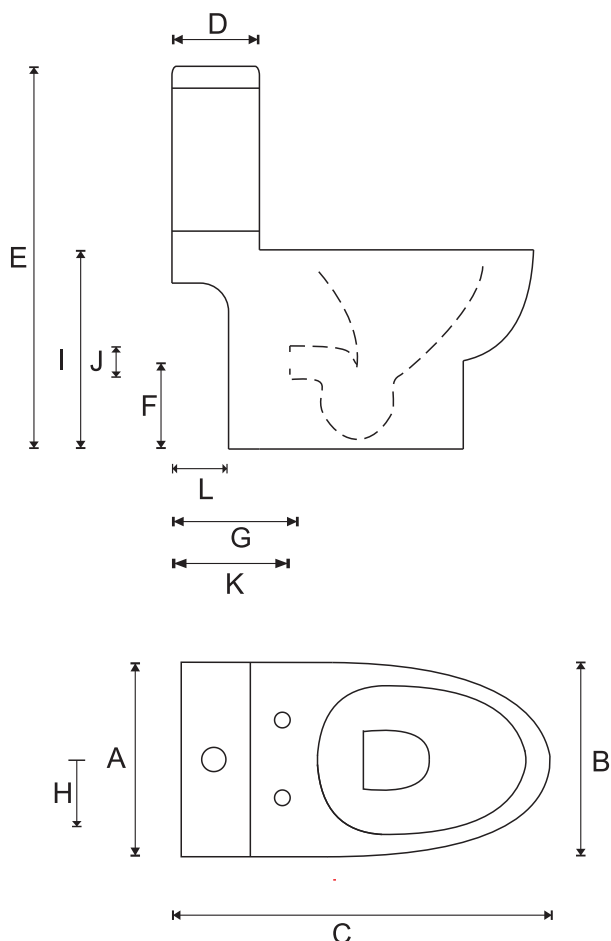

AZZURRA

REO 45 SEMI-WALL FACED VC SUITE TECHNICAL SPECIFICATIONS

Description :

Full vitreous china semi-wall faced WC Suite with boxed rim pan and heavy duty soft close seat, including variable set out connector and pan fixing bracket.

Model No: OK-0140.45

Colour: White

WELS: 4 Star Dual Flush 4.5/3L

Seat: Heavy Duty Polypropylene with top fix soft close hinge

Valves: Geberit Quick Fill Inlet Valve
LAB - Dual Flush Outlet Valve

Connection: Cistern Bottom Inlet (Left or Right)
Pan Outlet variable
Universal S & P Trap

Weight: Pan/Seat - 25kg
Cistern - 11kg

Warranty: Refer to Website

Catalogue & technical specifications available at www.azzurra.com.au

All measurements in mm												
A	B	C	D	E	F	G	H	I	J	K	K *	L
Cistern (Width)	Pan (Width)	Suite (Length)	Cistern (Depth)	Unit (Height)	Pan Outlet Centre	Wall To Spigot	Water Inlet bottom left or right	Pan (Height)	Pan Outlet Dia	Outlet Set out Range	Alternative Outlet Set out Range Note(MTJT34)	Cut Away
385	385	695	160	760	185	175	N/A	380	100	65-140	180	100