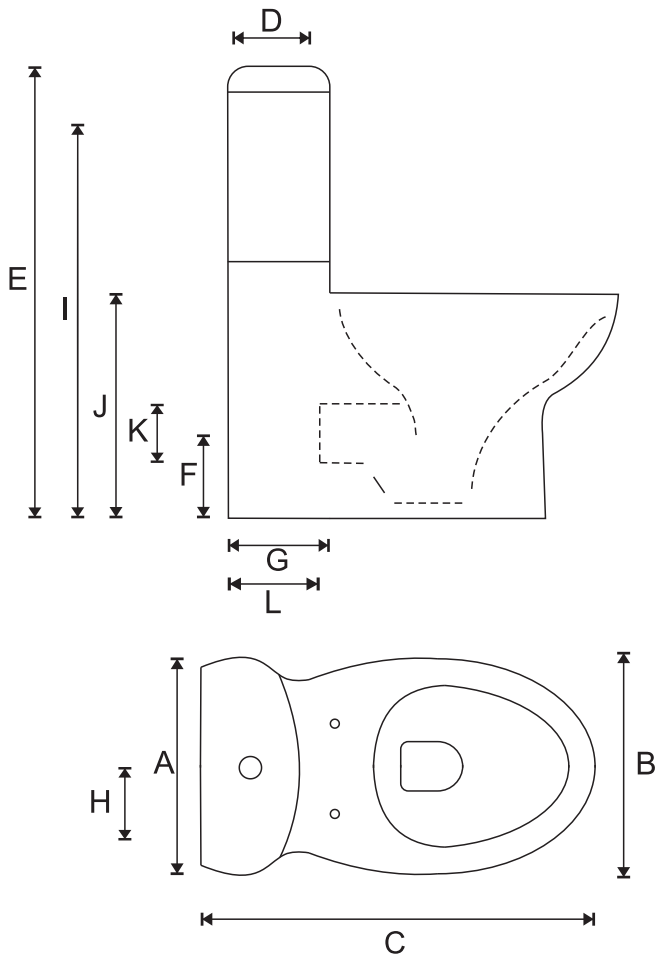

### TECHNICAL SPECIFICATIONS

**Description :**

Full vitreous china wall faced WC Suite with boxed rim pan and heavy duty soft close seat including variable set out connector and pan fixing bracket.

**Model No:** OK-0190 (Bottom)  
OK-0190K (Back)

**Colour:** White

**WELS:** 4 Star Dual Flush 4.5/3L

**Seat:** Duraplas quick release soft close seat with top fix standard hinge

**Valves:** Geberit Quick Fill Inlet Valve  
LAB - Dual Flush Outlet Valve

**Connection:** Cistern Model Back Inlet  
Bottom Inlet (Left or Right)  
Pan Outlet variable  
Universal S & P Trap

**Weight:** Pan/Seat - 31kg  
Cistern - 13kg  
Seat - 2kg

**Warranty:** Refer to Website

All measurements in mm													
	A Cistern (Width)	B Pan (Width)	C Suite (Length)	D Cistern (Depth)	E Unit (Height)	F Uni Trap Centre	G Wall To Spigot	H Water Inlet from cistern centre	I Water Inlet (Height)	J Pan (Height)	K Trap Dia	L Outlet Set out Range	L* Alternative Outlet Set out Range Note(MTJT34)
Bottom	355	380	690	185	805	190	215	N/A	Bottom	400	100	65-160	180-240
Back	355	380	690	185	805	190	215	100	745	400	100	65-160	180-240