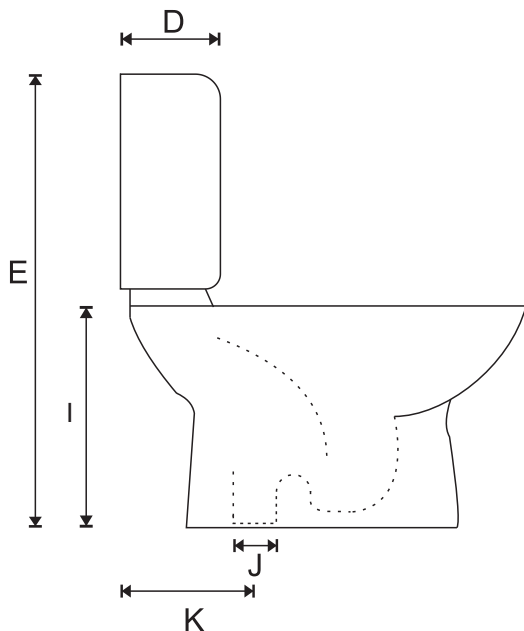

AZZURRA

ECO VC SUITE

TECHNICAL SPECIFICATIONS

Description :

Full vitreous china close coupled WC Suite with skirted pan and fixed S trap set out including heavy duty polypropylene seat.

Model No: OK-21108

Colour: White

WELS: 4 Star Dual Flush 4.5/3L

Seat: Heavy Duty Polypropylene with standard hinge

Valves: Quick Fill Inlet Valve
LAB - Dual Flush Outlet Valve

Connection: Bottom Water Inlet Left or Right

Weight: Pan - 21kg
Cistern - 13kg
Seat - 2kg

Warranty: Refer to Website

Catalogue & technical specifications available at www.azzurra.com.au

All measurements in mm										
A	B	C	D	E	F	G	H	I	J	K*
Cistern (Width)	Pan (Width)	Suite (Length)	Cistern (Depth)	Unit (Height)	Pan Outlet Centre	Wall To Spigot	Water Inlet Bottom, Left or Right	Pan (Height)	Pan Outlet Dia	Outlet Fixed Set out S Trap
365	350	695	180	895	185	200	N/A	400	100	195