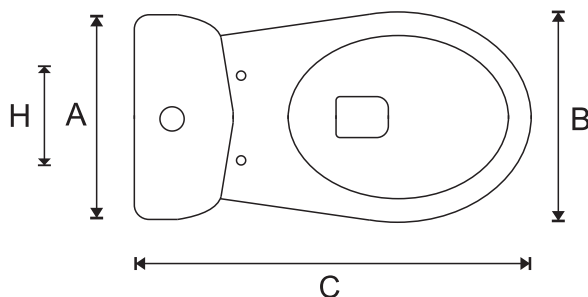

AZZURRA

ECO VC SUITE

TECHNICAL SPECIFICATIONS

Description :

Full vitreous china close coupled WC Suite with skirted pan and fixed S trap set out including heavy duty polypropylene seat.

Model No: OK-21108

Colour: White

WELS: 4 Star Dual Flush 4.5/3L

Seat: Heavy Duty Polypropylene with standard hinge

Valves: Quick Fill Inlet Valve
LAB - Dual Flush Outlet Valve

Connection: Bottom Water Inlet Left or Right

Weight: Pan - 21kg
Cistern - 13kg
Seat - 2kg

Warranty: Refer to Website

Catalogue & technical specifications available at www.azzurra.com.au

All measurements in mm										
A	B	C	D	E	F	G	H	I	J	K*
Cistern (Width)	Pan (Width)	Suite (Length)	Cistern (Depth)	Unit (Height)	Pan Outlet Centre	Wall To Spigot	Water Inlet Bottom, Left or Right	Pan (Height)	Pan Outlet Dia	Outlet Fixed Set out S Trap
365	350	695	180	895	185	200	N/A	400	100	195