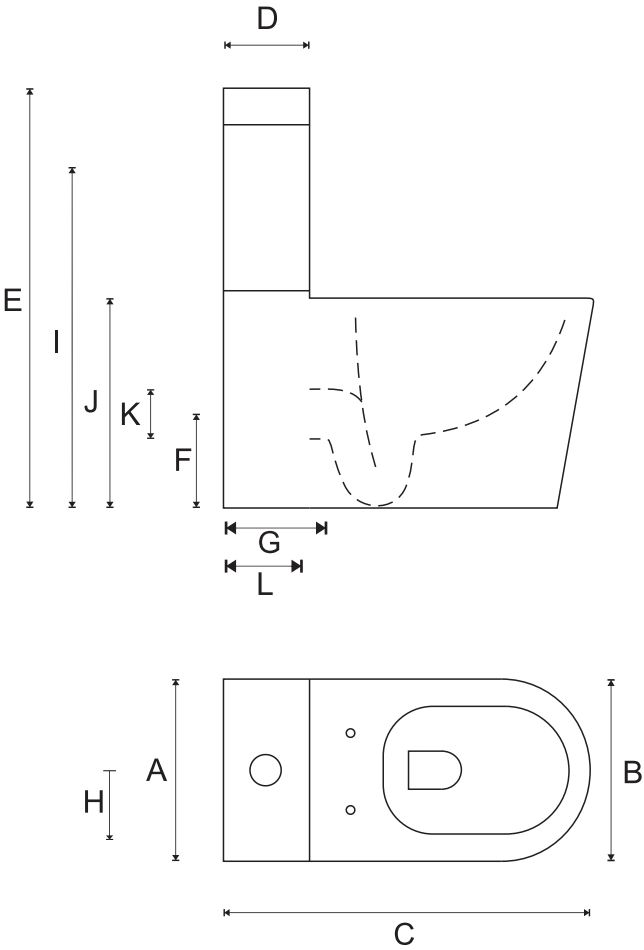

BOLLO WALL FACED VC SUITE

TECHNICAL SPECIFICATIONS

Description :
 Full vitreous china wall faced WC Suite with boxed rim pan and heavy duty soft close seat, including variable set out connector and pan fixing bracket.

- Model No:** OK-0002
- Colour:** White
- WELS:** 4 Star Dual Flush 4.5/3L
- Seat:** Duraplas Quick Release
Soft close with top fix S/S hinges
- Valves:** Geberit Quick Fill Inlet Valve
LAB - Dual Flush Outlet Valve
- Connection:** Cistern Back Inlet
Pan Outlet variable
Universal S & P Trap
- Weight:**
 - Pan - 37kg
 - Cistern - 19kg
 - Seat - 3kg
 - Connector - 2kg
- Warranty:** Refer to Website

Catalogue & technical specifications available at www.azzurra.com.au

All measurements in mm												
A	B	C	D	E	F	G	H	I	J	K	L	L*
Cistern (Width)	Pan (Width)	Suite (Length)	Cistern (Depth)	Unit (Height)	Pan Outlet Centre	Wall To Spigot	Water Inlet from cistern centre	Water Inlet (Height)	Pan (Height)	Pan Outlet Dia	Outlet Set out Range	Alternative Outlet Set out Range
390	370	720	185	835	185	230	85	760	400	100	65-190	180-260