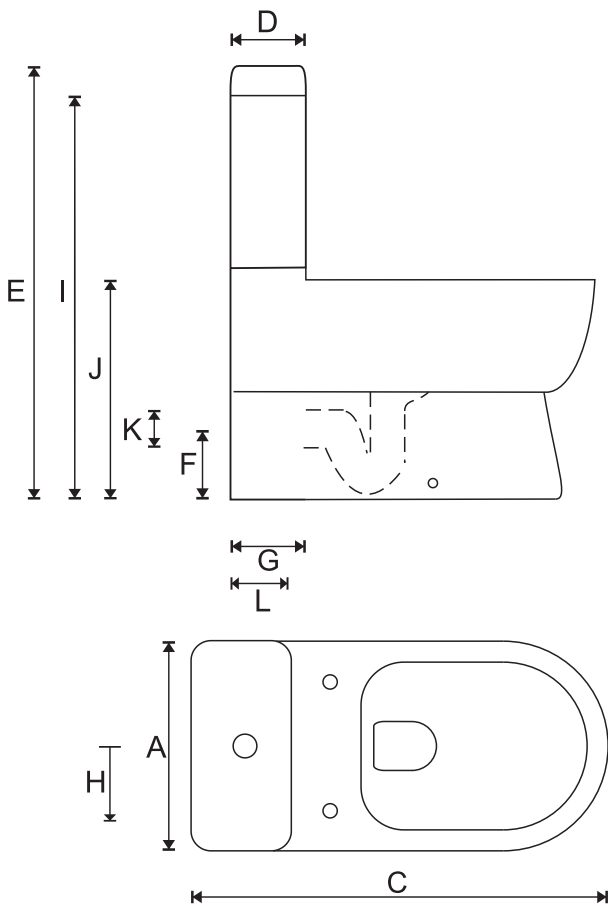

ALTO WALL FACED VC SUITE

TECHNICAL SPECIFICATIONS

Description :

Full vitreous china wall faced WC Suite with boxed rim pan and heavy duty soft close seat, including variable set out connector and pan fixing bracket.

Model No: OK-0231

Colour: White

WELS: 4 Star Dual Flush 4.5/3L

Seat: Duraplas Quick Release
Soft close with top fix S/S hinges

Valves: Geberit Quick Fill Inlet Valve
LAB - Dual Flush Outlet Valve

Connection: Cistern Back Inlet
Pan Outlet variable
Universal S & P Trap

Weight:

Pan	-	30kg
Cistern	-	15kg
Seat	-	3kg
Connector	-	2kg

Warranty: Refer to Website

Catalogue & technical specifications available at www.azzurra.com.au

All measurements in mm												
A	B	C	D	E	F	G	H	I	J	K	L	L*
Cistern (Width)	Pan (Width)	Suite (Length)	Cistern (Depth)	Unit (Height)	Pan Outlet Centre	Wall To Spigot	Water Inlet from cistern centre	Water Inlet (Height)	Pan (Height)	Pan Outlet Dia	Outlet Set out Range	Alternative Outlet Set out Range
380	365	675	165	770	180	185	110	680	390	100	65-150	180-210